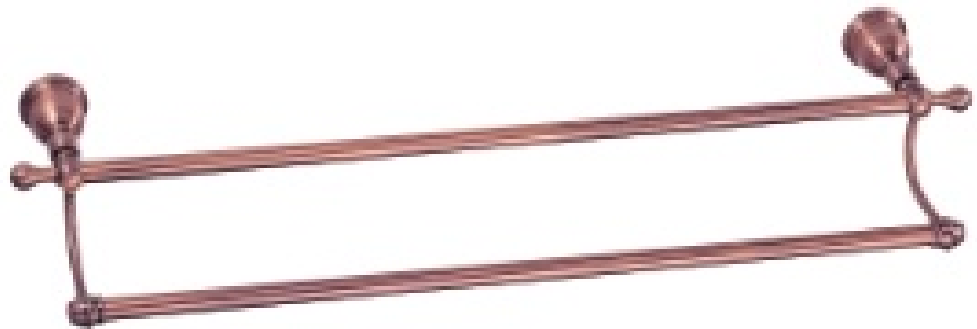

## Danze "Opulence" Suite

**Includes:** Toilet paper holder, 18" Towel bar, 24" Double towel bar, and Towel ring.

**Finish:** Antique Copper

**Sale Price: \$199**

List Price: \$402

D44211AC

D442551

D443411AC